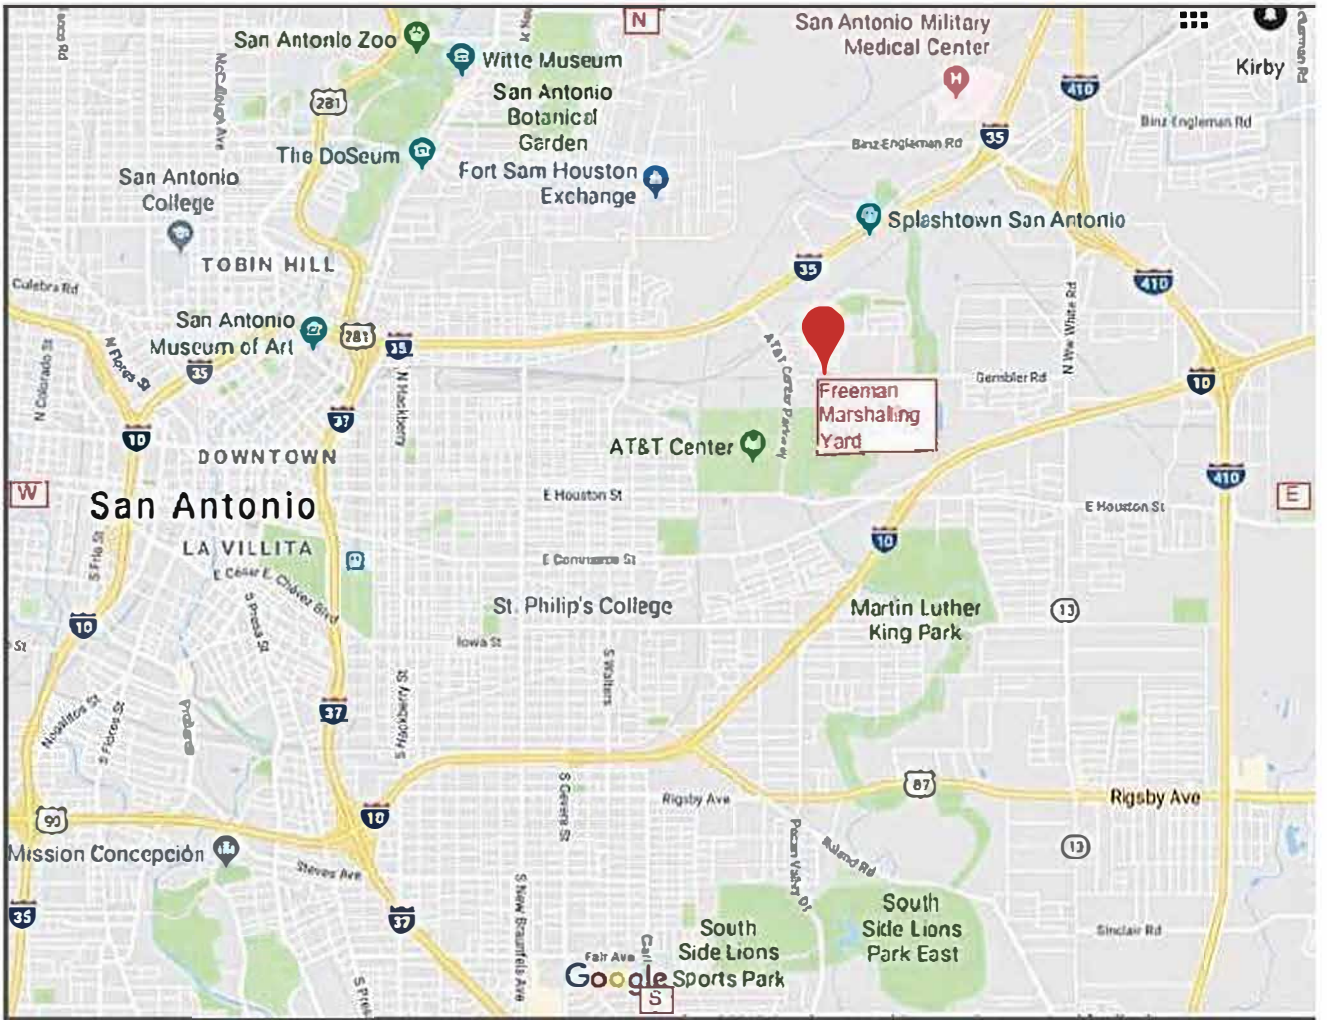

Directions to Freeman
Marshalling Yard
201 Gembler
San Antonio, TX 78219
(29.4354245,-98.4301380)

From Austin (North):

IH-35 South into San Antonio **Exit 160** ATT Pkwy
Turn left on ATT Pkwy and go down to Gembler
Turn left on Gembler and the marshalling yard is on
your right

From Houston (East):

IH-10 West into San Antonio **Exit 580**
Turn right on WW White and go down to Gembler
Turn left on Gembler and the marshalling yard is on
your left

From Kerrville (West):

IH-10 East into San Antonio to I-37/281 North
IH-37/281 North to I-35 North (Austin)
IH-35 North to **Exit 159B**
Turn right on ATT Pkwy and go down to Gembler
Turn left and the marshalling yard is on your right

From Corpus Christi (South):

IH-37 North into San Antonio to IH-35 North (Austin)
IH-35 North to **Exit 159B**
Turn right on ATT Pkwy and go down to Gembler
Turn left and the marshalling yard is on your right

HENRY B. GONZALEZ CONVENTION CENTER DOCK MAP